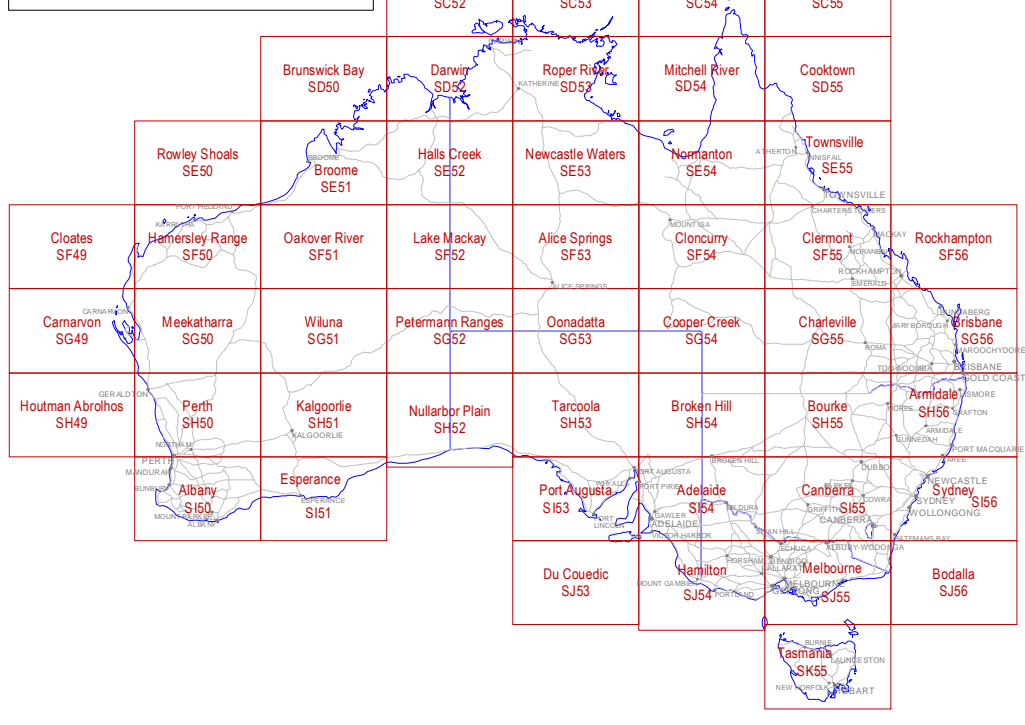

49

114°

50

120°

51

126°

52

132°

53

138°

54

144°

55

150°

56

SC

SD

SE

SF

SG

SH

SI

SJ

SK

SC

SD

SE

SF

SG

SH

SI

SJ

SK

1:1million Scale Index