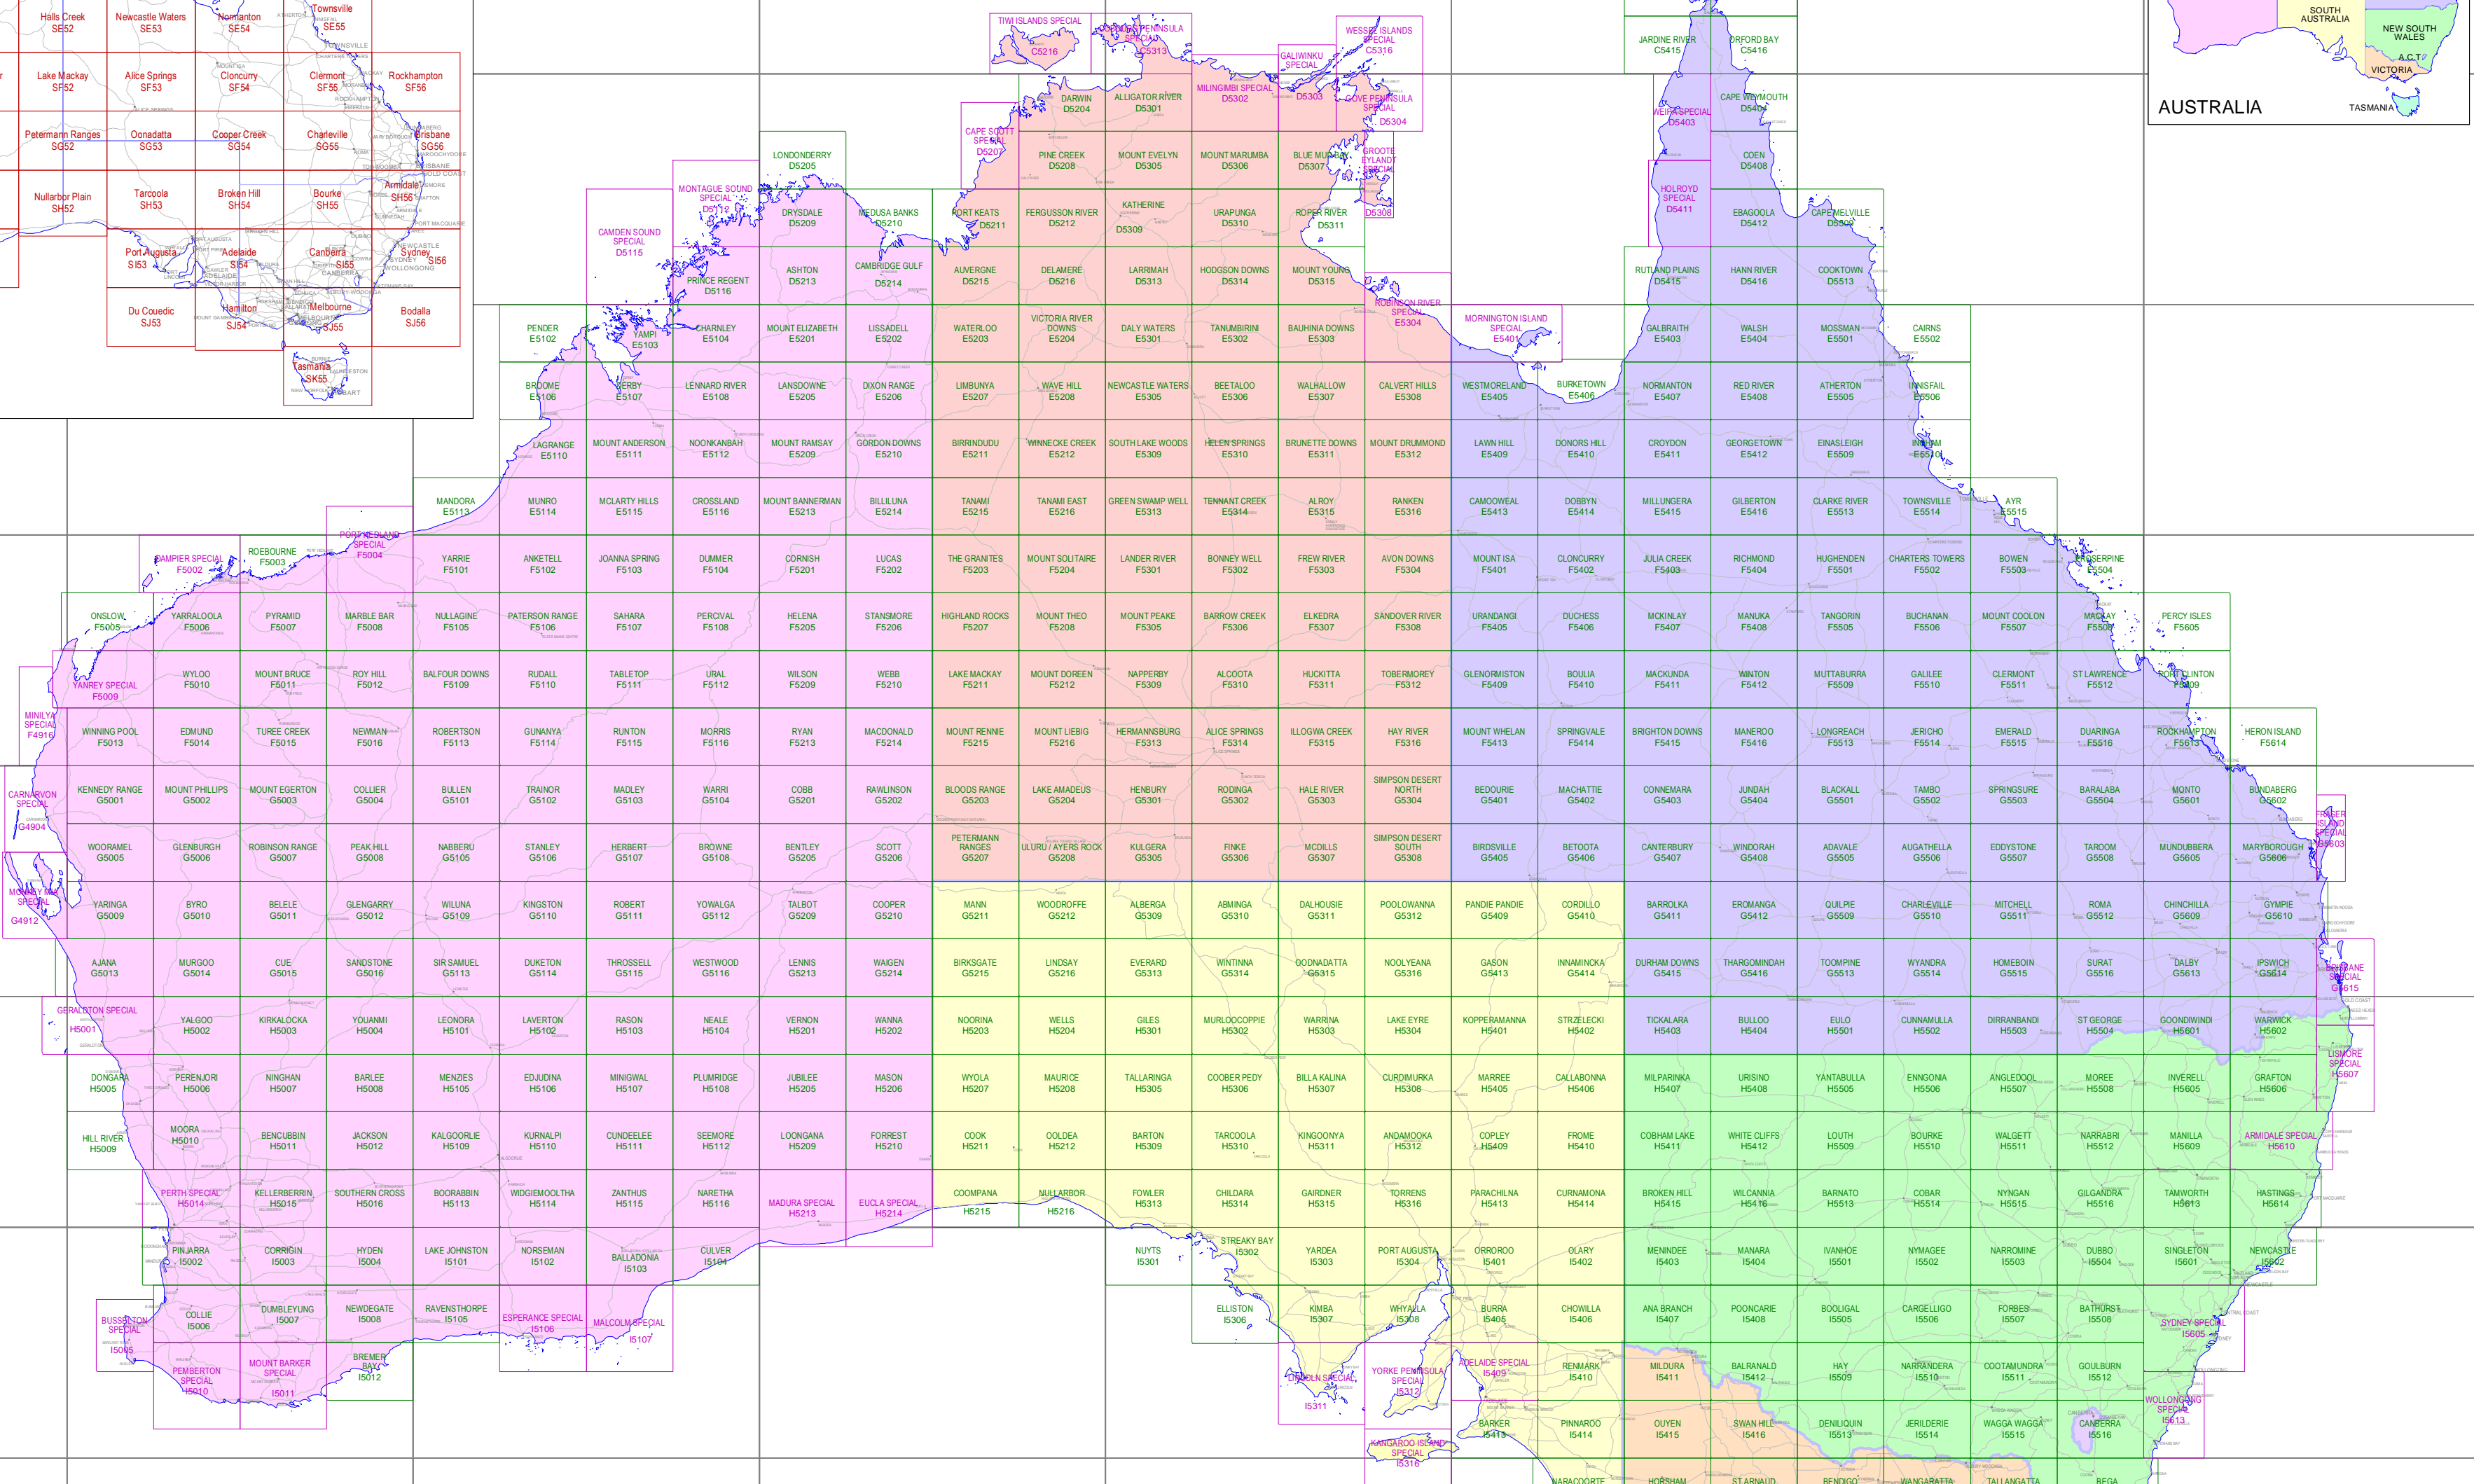

1:250 000 Scale Index

This is the smallest map scale that covers the entire country with published maps.