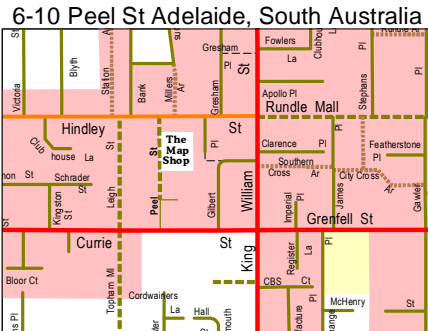

Maps - Australia and Overseas, Tourism & Topo
Charts - for on water Navigation
Atlases - World Atlases, Road Atlases
Globes - South Australia's biggest range
Navigation Tools - including GPS & Compasses
GPS Course - How to use it - Theory and Prac
OziExplorer Course - learning this useful software
and more at The Map Shop

Custom Mapping Service Available!