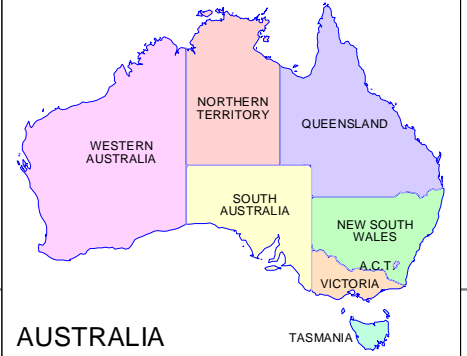

1:250 000 Scale Index

This is the smallest map scale that covers the entire country with published maps.

www.mapshop.net.au
tel: (61) 08 8231 2033
email: mercator@mapshop.net.au